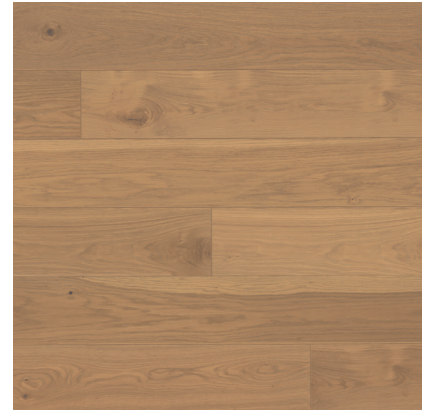

Naturale
100006774 - 7 1/2"x75" 3mm Engineered Hardwood

Chambord
100001248 - 7 1/2"x75" 3mm Engineered Hardwood

Margaux
100001249 - 7 1/2"x75" 3mm Engineered Hardwood

Bordeaux

Engineered Hardwood (French Oak)

Photo Features Bordeaux 7 1/2"x75" 3mm Engineered Hardwood in Margaux.

SIZING & PACKAGING

Type	Shape	Chambord Code	Margaux Code	Naturele Code	Size	Description	Pcs / Ctn	Sf / Ctn
Plank		100001248	100001249	100006774	7 1/2"x24" - 75"	3mm Engineered Hardwood	-	23.31
Trim		100001274	100001275	100006916	3/4"x3 1/2"x76 3/4"	9/16" Stair Nose	-	-