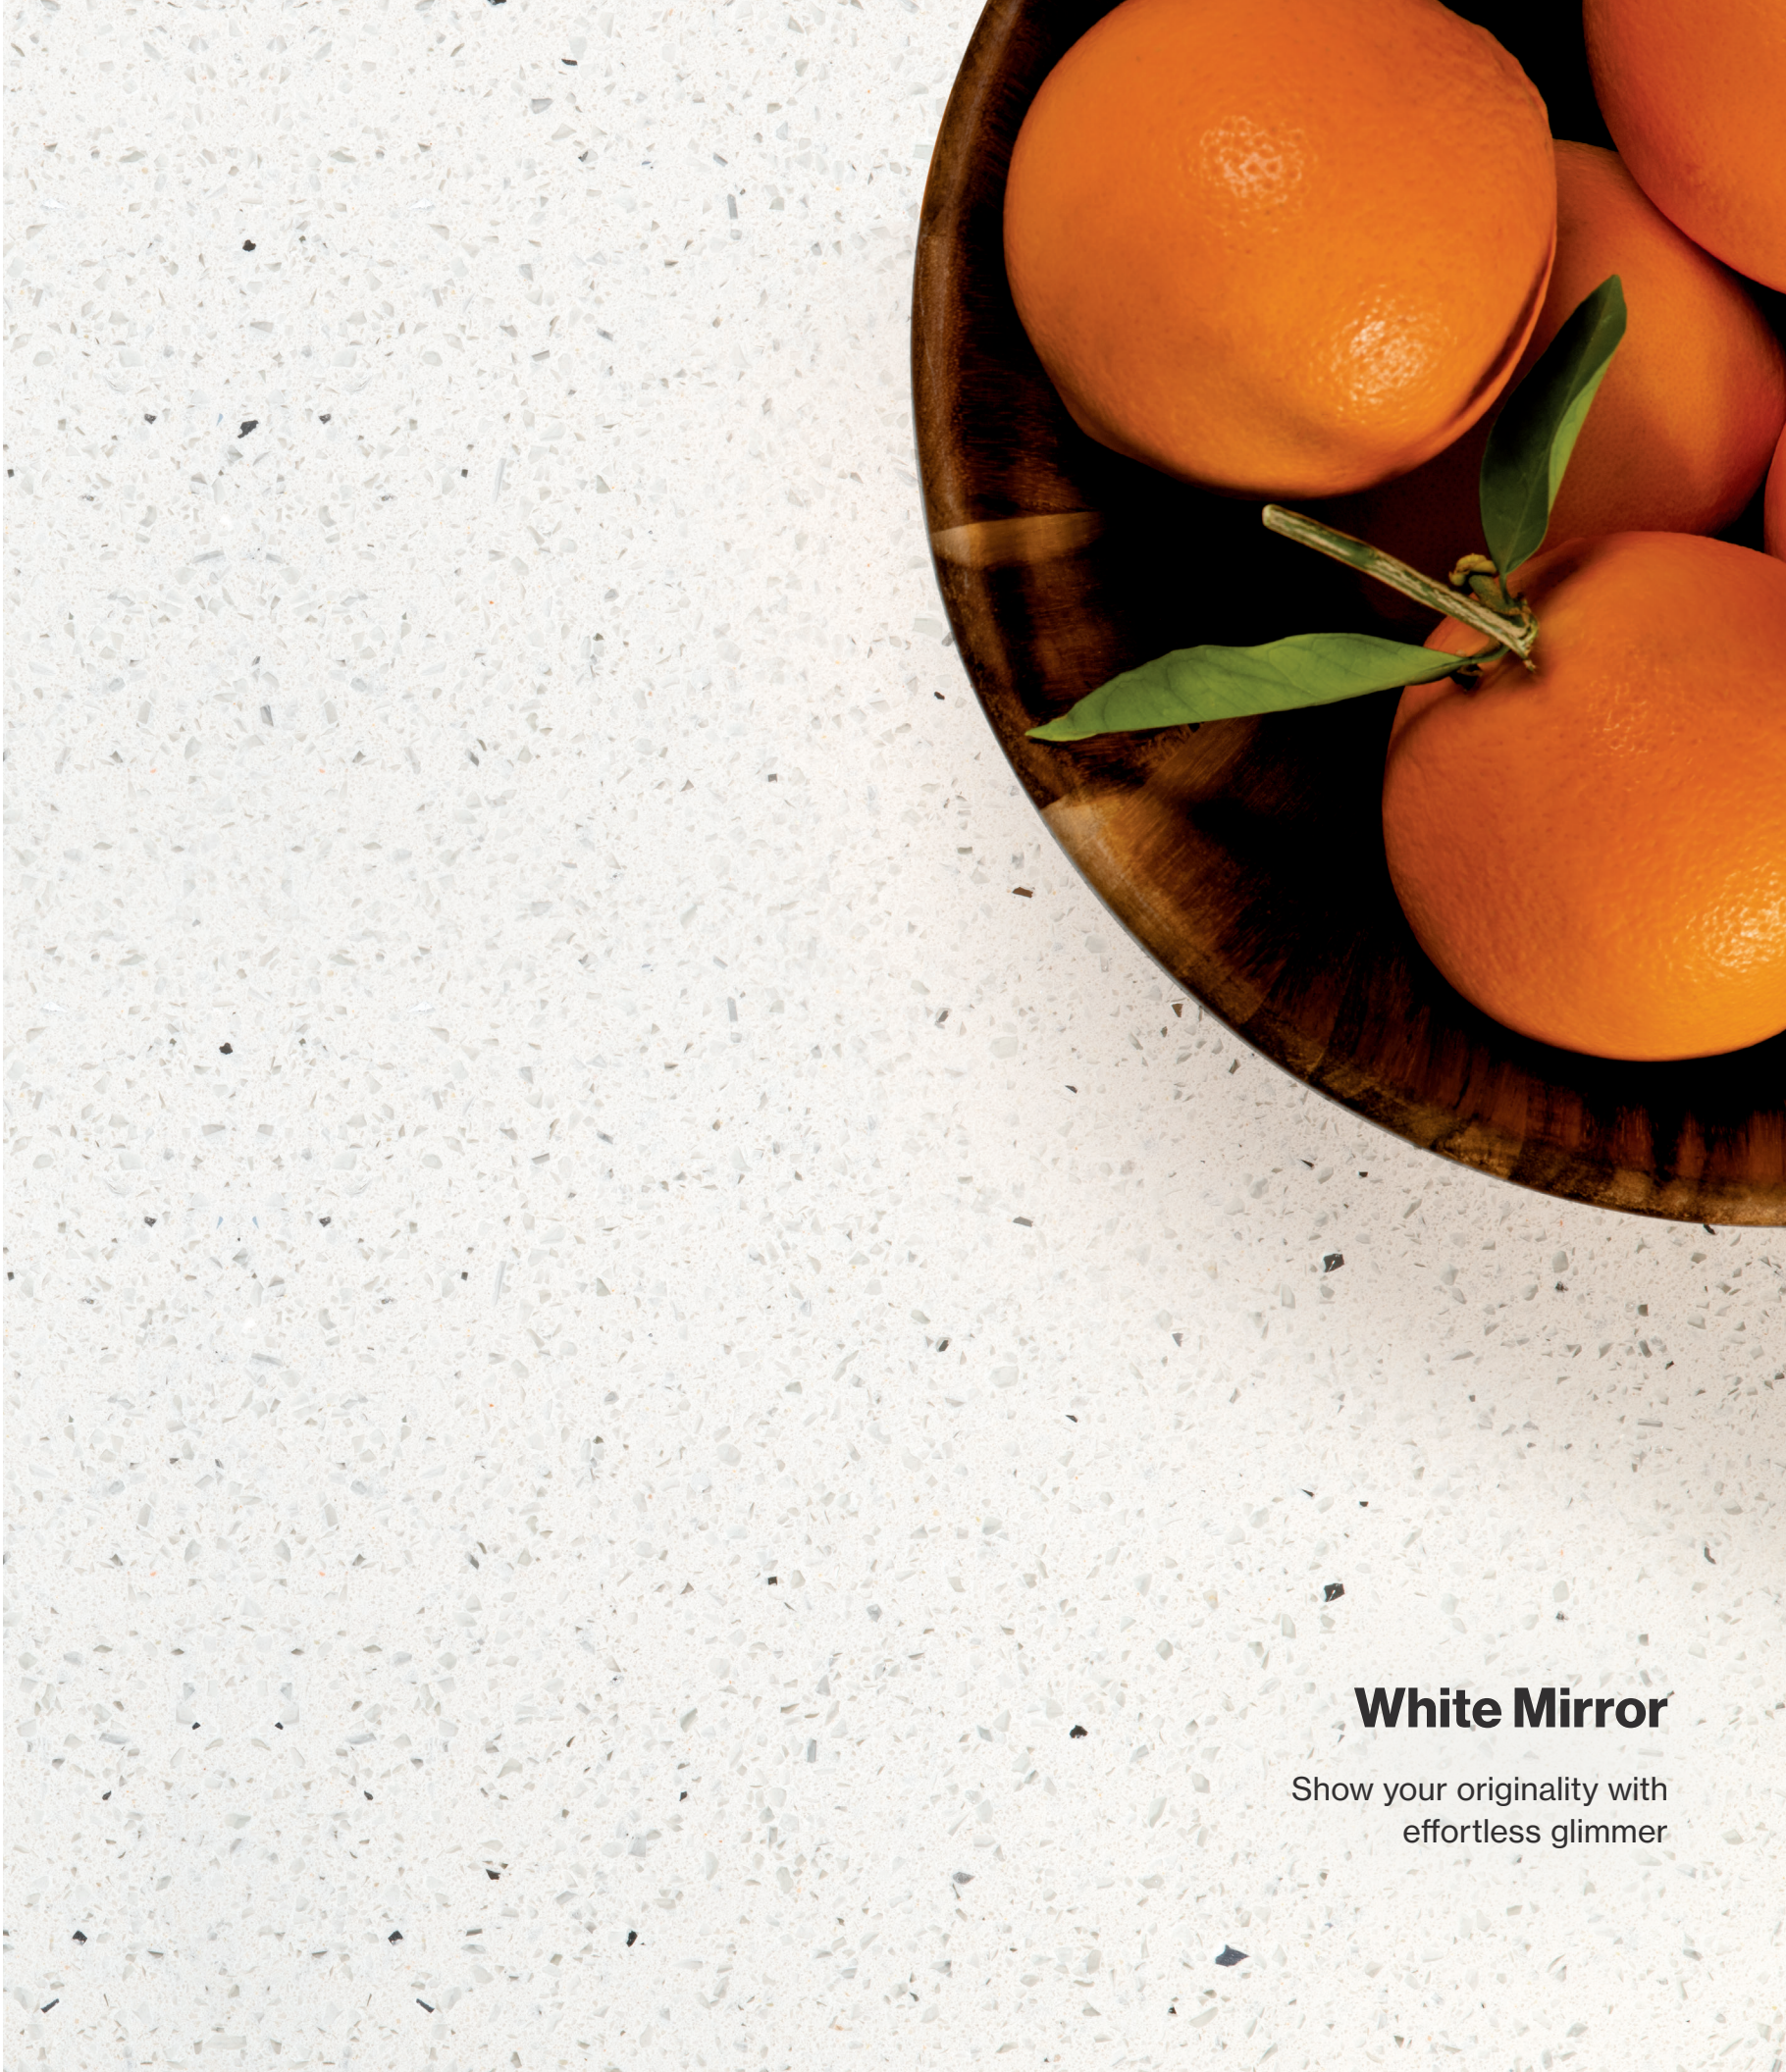

# Essential Collection

With hues that complement your everyday, this collection livens up the mundane with brilliance and elegance.

Classic White

White Mirror

Elemental White

Tahoe White