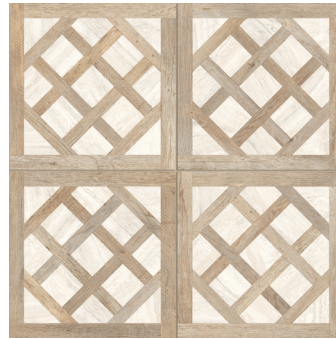

Honey
100006748 - 12"x72" Rectified Field Tile - Matte

Natural
100006749 - 12"x72" Rectified Field Tile - Matte

Walnut
100006751 - 12"x72" Rectified Field Tile - Matte

Brown
100006747 - 12"x72" Rectified Field Tile - Matte

Navy
100006750 - 12"x72" Rectified Field Tile - Matte

Classic 01 (Brown)
100006752 - 12"x72" Rectified Deco Tile - Matte

Classic 02 (Honey)
100006753 - 12"x72" Rectified Deco Tile - Matte

*60 faces per plank color & 12 faces per deco color

Yorkwood

Glazed Porcelain

Photo Features 12"x72" Rectified Field Tile - Matte in Natural.

SIZING & PACKAGING

Type	Shape	Item Code	Size	Description	Pcs / Ctn	Sf / Ctn
Field		100006747	12"x72"	Rectified Field Tile - Matte in Brown	4	23.24
		100006748	12"x72"	Rectified Field Tile - Matte in Honey	4	23.24
		100006749	12"x72"	Rectified Field Tile - Matte in Natural	4	23.24
		100006750	12"x72"	Rectified Field Tile - Matte in Navy	4	23.24
		100006751	12"x72"	Rectified Field Tile - Matte in Walnut	4	23.24
		100006752	36"x36"	Rectified Deco Field Tile - Matte in Classic 01 (Brown)	2	17.43
		100006753	36"x36"	Rectified Deco Field Tile - Matte in Classic 02 (Honey)	2	17.43