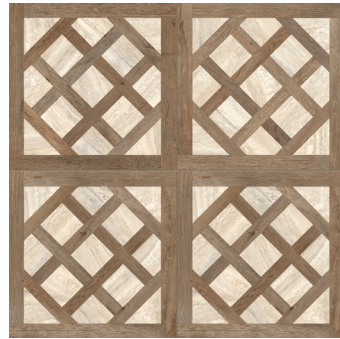

Honey
100006748 - 12"x72" Rectified Field Tile - Matte

Natural
100006749 - 12"x72" Rectified Field Tile - Matte

Walnut
100006751 - 12"x72" Rectified Field Tile - Matte

Brown
100006747 - 12"x72" Rectified Field Tile - Matte

Navy
100006750 - 12"x72" Rectified Field Tile - Matte

Classic 01 (Brown)
100006752 - 12"x72" Rectified Deco Tile - Matte

Classic 02 (Honey)
100006753 - 12"x72" Rectified Deco Tile - Matte

*60 faces per plank color & 12 faces per deco color

Yorkwood

Glazed Porcelain

Photo Features 12"x72" Rectified Field Tile - Matte in Natural.

SIZING & PACKAGING

Type	Shape	Item Code	Size	Description	Pcs / Ctn	Sf / Ctn
Field		100006747	12"x72"	Rectified Field Tile - Matte in Brown	4	23.24
		100006748	12"x72"	Rectified Field Tile - Matte in Honey	4	23.24
		100006749	12"x72"	Rectified Field Tile - Matte in Natural	4	23.24
		100006750	12"x72"	Rectified Field Tile - Matte in Navy	4	23.24
		100006751	12"x72"	Rectified Field Tile - Matte in Walnut	4	23.24
		100006752	36"x36"	Rectified Deco Field Tile - Matte in Classic 01 (Brown)	2	17.43
		100006753	36"x36"	Rectified Deco Field Tile - Matte in Classic 02 (Honey)	2	17.43