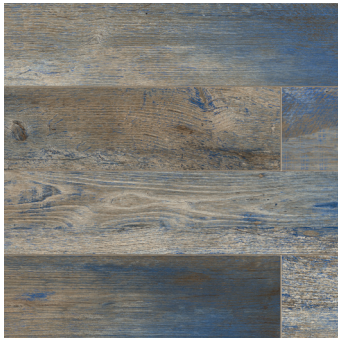

Honey
100006748 - 12"x72" Rectified Field Tile - Matte

Natural
100006749 - 12"x72" Rectified Field Tile - Matte

Walnut
100006751 - 12"x72" Rectified Field Tile - Matte

Brown
100006747 - 12"x72" Rectified Field Tile - Matte

Navy
100006750 - 12"x72" Rectified Field Tile - Matte

Classic 01 (Brown)
100006752 - 12"x72" Rectified Deco Tile - Matte

Classic 02 (Honey)
100006753 - 12"x72" Rectified Deco Tile - Matte

*60 faces per plank color & 12 faces per deco color

Yorkwood

Glazed Porcelain

Photo Features 12"x72" Rectified Field Tile - Matte in Natural.

SIZING & PACKAGING

Type	Shape	Item Code	Size	Description	Pcs / Ctn	Sf / Ctn
Field		100006747	12"x72"	Rectified Field Tile - Matte in Brown	4	23.24
		100006748	12"x72"	Rectified Field Tile - Matte in Honey	4	23.24
		100006749	12"x72"	Rectified Field Tile - Matte in Natural	4	23.24
		100006750	12"x72"	Rectified Field Tile - Matte in Navy	4	23.24
		100006751	12"x72"	Rectified Field Tile - Matte in Walnut	4	23.24
		100006752	36"x36"	Rectified Deco Field Tile - Matte in Classic 01 (Brown)	2	17.43
		100006753	36"x36"	Rectified Deco Field Tile - Matte in Classic 02 (Honey)	2	17.43