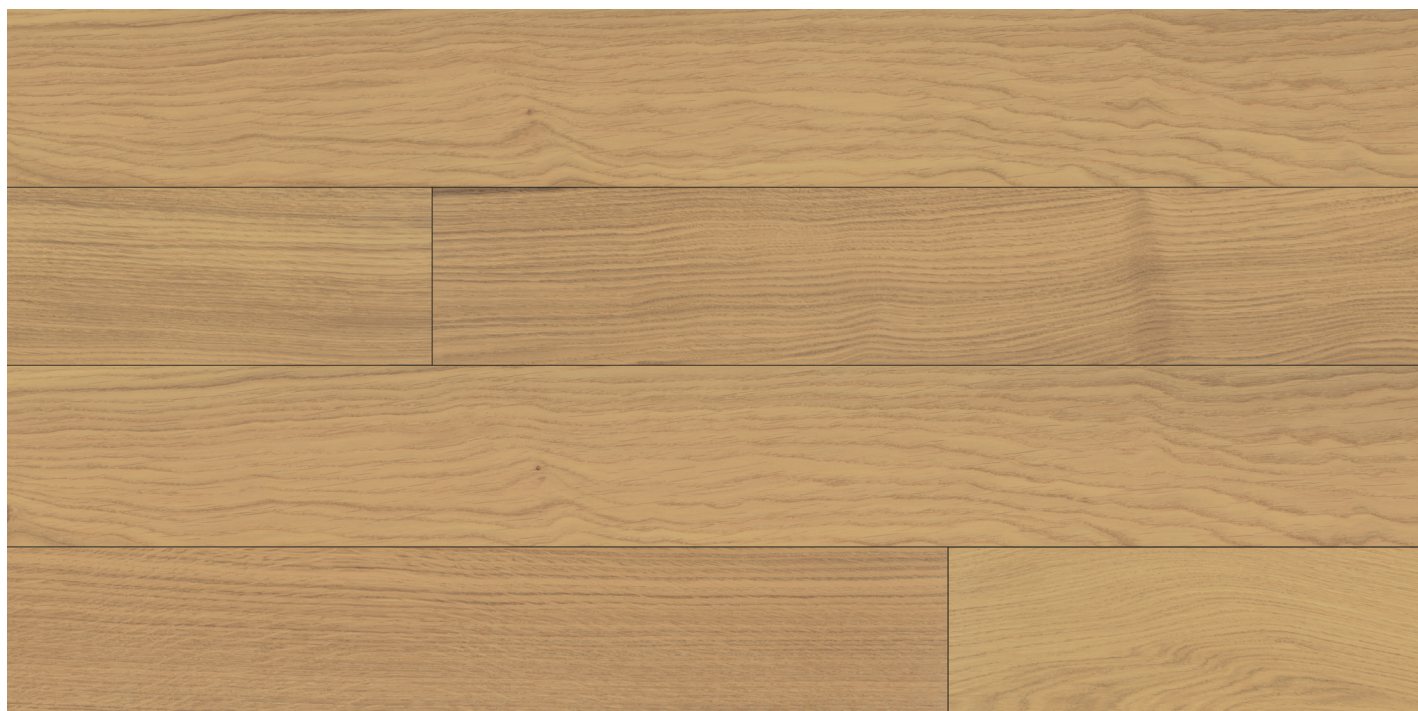

Harbor
100006782 - 5"x75" Engineered Hardwood

Peninsula
100006783 - 5"x75" Engineered Hardwood

Del Mar

Engineered Hardwood (European Oak Hardwood)

Photo Features Del Mar 5"x75" Engineered Hardwood in Peninsula.

Lengths vary. 60% full planks per box.

APPLICATIONS

	Floors	Walls	Countertops	Shower Floors	Shower Walls	Pools/Spas
Residential	●	●				
Commercial						

Shade Variation

LEGEND

- Product rated for Interior & Exterior use
- Product rated for Interior use only
- † May be suitable for Exterior Floors
- ⊗ Applications & ANSI Technical Specifications do not apply
- * Special Order only