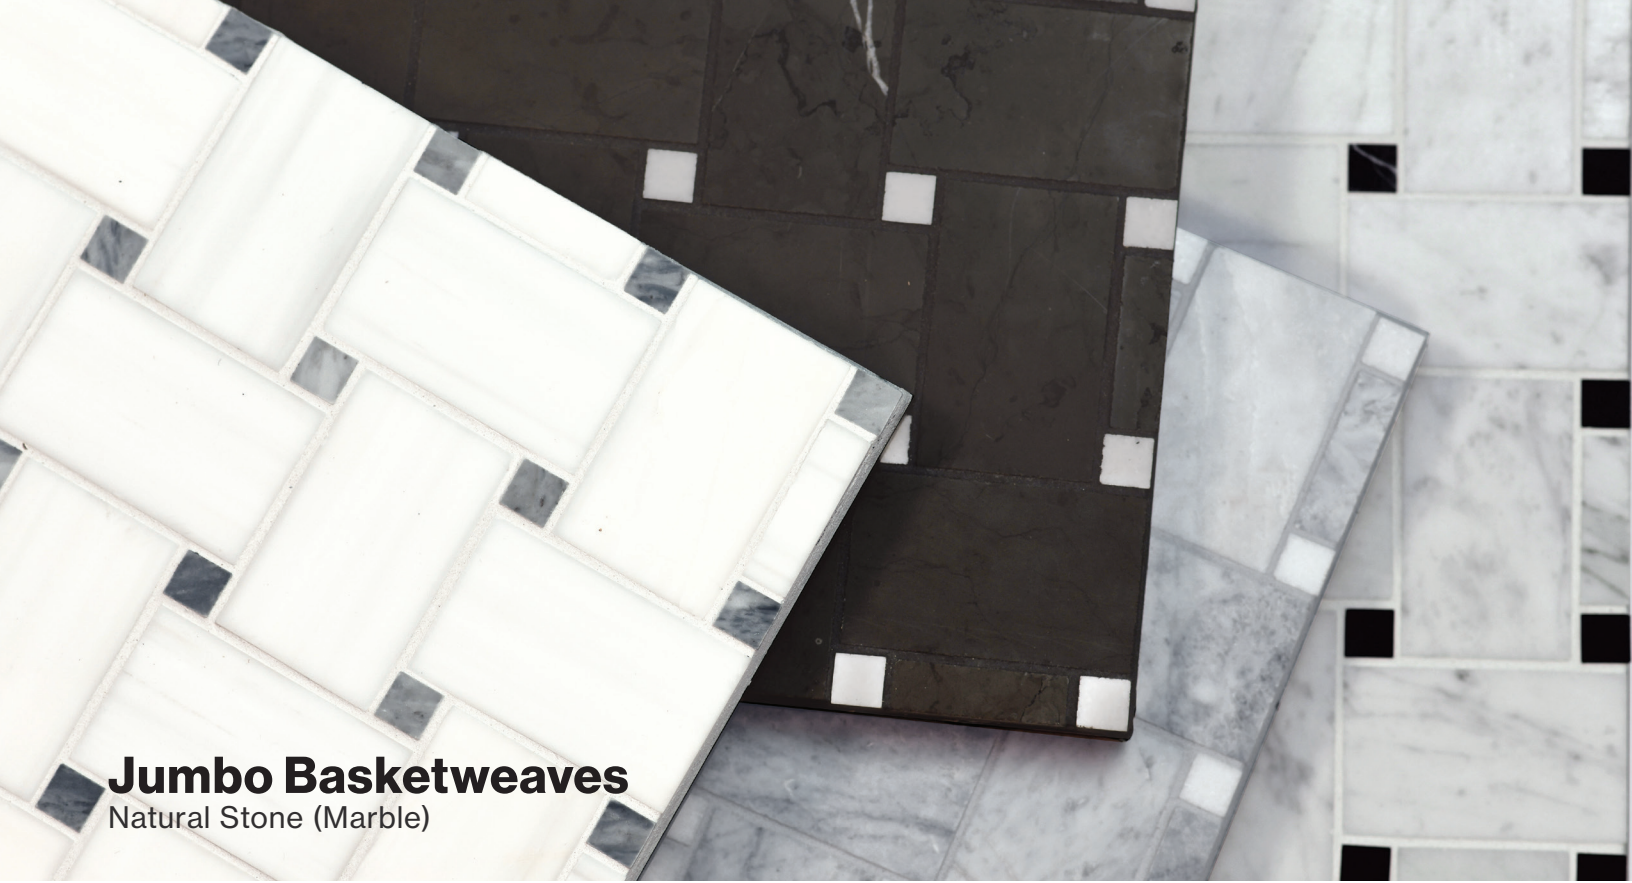

Sahara Noir w/ Beige Dot
100007363
Jumbo Basketweave - Honed
(12"x12" Sheet)

Jumbo Basketweaves

Natural Stone (Marble)

SIZING & PACKAGING

Type	Shape	Item Code	Size	Description	Pcs / Ctn	Sf / Ctn
Mosaic		100007365	12"x12" Sheet	Jumbo Basketweave - Honed in Calacatta w/ Jura Beige Dot	-	-
		100007361	12"x12" Sheet	Jumbo Basketweave - Honed in Beige w/ Thassos Dot	-	-
		100007360	12"x12" Sheet	Jumbo Basketweave - Honed in Crema Marfil w/ Calacatta Dot	-	-
		100007364	12"x12" Sheet	Jumbo Basketweave - Honed in Dolomite w/Bardiglio Dot	-	-
		100007367	12"x12" Sheet	Jumbo Basketweave - Honed in Dolomite w/ White Sand Dot	-	-
		100007362	12"x12" Sheet	Jumbo Basketweave - Honed in Glorious Blue w/ Thassos Dot	-	-
		100007359	12"x12" Sheet	Jumbo Basketweave - Honed in Oriental White w/ Cinder Grey Dot	-	-
		100007368	12"x12" Sheet	Jumbo Basketweave - Honed in Pietra Grey w/ Thassos Dot	-	-
		100007363	12"x12" Sheet	Jumbo Basketweave - Honed in Sahara Noir w/ Beige Dot	-	-
		100007366	12"x12" Sheet	Jumbo Basketweave - Honed in White Carrara w/ Absolute Black Dot	-	-