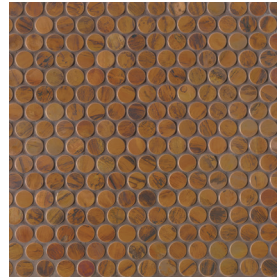

2"x6" Staggered Mosaic - Brushed (12"x12" Sheet)

3/4" Rounds Mosaic - Brushed (11 3/4"x11 3/4" Sheet)

Birch Copper - BIC
DECACABIC26MO

Islesford Copper - ISC
DECACAIISC26MO

Birch Copper - BIC
DECACABIC34RMO

Islesford Copper - ISC
DECACAIISC34RMO

Dimension Deco - Brushed (12"x12" Sheet)

Large Random Linear - Brushed (9"x15 3/4" Sheet)

Birch Copper - BIC
DECACABICDIMDECO

Islesford Copper - ISC
DECACAIISCDIMDECO

Birch Copper - BIC
DECACABICLRL

Islesford Copper - ISC
DECACAIISCLRL

Photo Features 2"x6" Staggered Mosaic in Birch Copper.

Acadia

Decorative (Copper)

Photo Features 2"x6" Staggered Mosaic in Birch Copper.