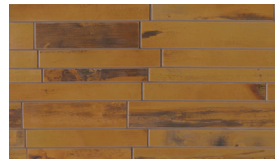

2"x6" Staggered Mosaic - Brushed (12"x12" Sheet)

3/4" Rounds Mosaic - Brushed (11 3/4"x11 3/4" Sheet)

Birch Copper - BIC
DECACABIC26MO

Islesford Copper - ISC
DECACAIISC26MO

Birch Copper - BIC
DECACABIC34RMO

Islesford Copper - ISC
DECACAIISC34RMO

Dimension Deco - Brushed (12"x12" Sheet)

Large Random Linear - Brushed (9"x15 3/4" Sheet)

Birch Copper - BIC
DECACABICDIMDECO

Islesford Copper - ISC
DECACAIISCDIMDECO

Birch Copper - BIC
DECACABICLRL

Islesford Copper - ISC
DECACAIISCLRL

Photo Features 2"x6" Staggered Mosaic in Birch Copper.

Acadia

Decorative (Copper)

Photo Features 2"x6" Staggered Mosaic in Birch Copper.