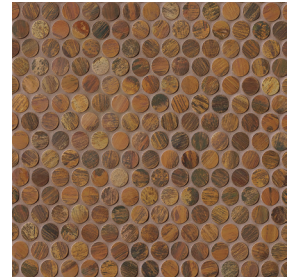

2"x6" Staggered Mosaic - Brushed (12"x12" Sheet)

3/4" Rounds Mosaic - Brushed (11 3/4"x11 3/4" Sheet)

Birch Copper - BIC
DECACABIC26MO

Islesford Copper - ISC
DECACAIISC26MO

Birch Copper - BIC
DECACABIC34RMO

Islesford Copper - ISC
DECACAIISC34RMO

Dimension Deco - Brushed (12"x12" Sheet)

Large Random Linear - Brushed (9"x15 3/4" Sheet)

Birch Copper - BIC
DECACABICDIMDECO

Islesford Copper - ISC
DECACAIISCDIMDECO

Birch Copper - BIC
DECACABICLRL

Islesford Copper - ISC
DECACAIISCLRL

Photo Features 2"x6" Staggered Mosaic in Birch Copper.

Acadia

Decorative (Copper)

Photo Features 2"x6" Staggered Mosaic in Birch Copper.