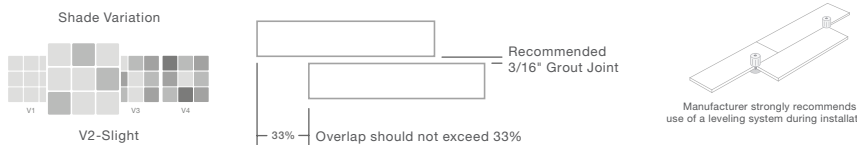

Do not install in pools, spas/hot tubs, and/or submerged applications.

The maximum allowable installation offset is 33%. Minimum grout joint must be 3/16 inch. Please refer to the most current TCNA Handbook. Manufacturer strongly recommends use of a leveling system during installation.