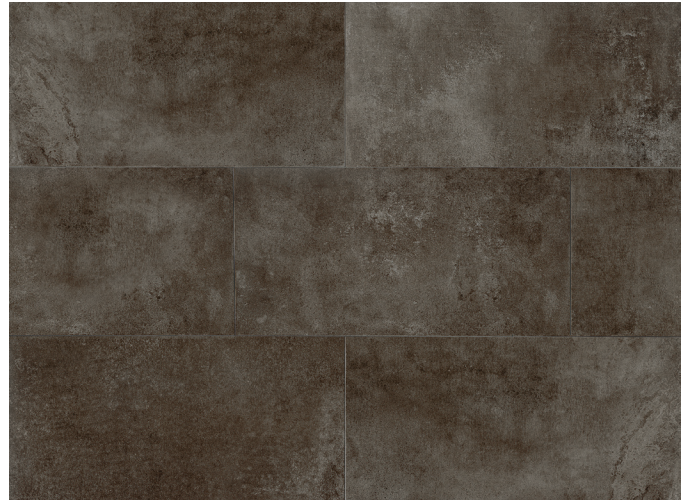

Field Tile Sizes

Acid - ACI
MIROFFACI1224 - 12"x24" Honed
MIROFFACI2424* - 24"x24" Honed

Romantic - ROM
MIROFFROM1224 - 12"x24" Honed
MIROFFROM2424* - 24"x24" Honed

Dark - DAR
MIROFFDAR1224 - 12"x24" Honed
MIROFFDAR2424* - 24"x24" Honed