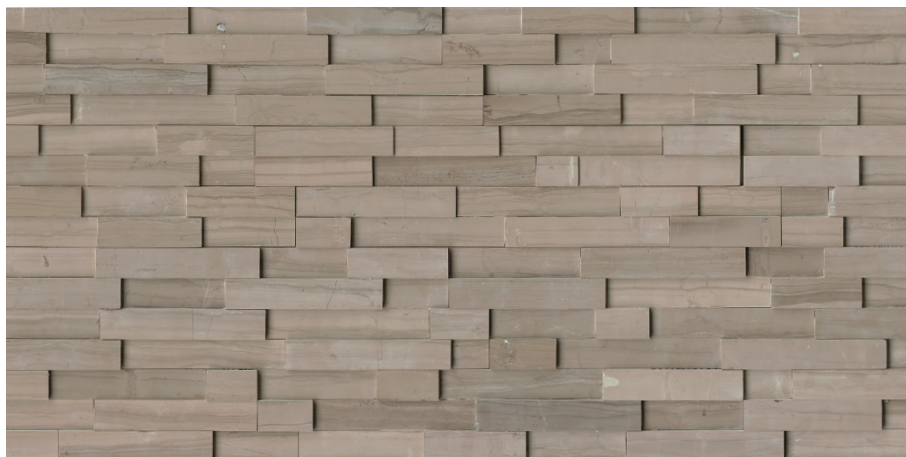

Available Sizes

MRBLENGRY0624H - 6"x24" Honed
MRBLENGRY1224H - 12"x24" Honed

MRBLENGRYSLAB2PVC - 2 cm Slab Vein-Cut Polished

MRBLENGRY0312H
3"x12" - Honed

MRBLENGRY0101H
1"x1" Mosaic - Honed
(12"x12" Sheet)

MRBLENGRYLNR
Brentwood Linear Mosaic - Honed
(12"x12" Sheet)

MRBLENGRYCHAIR
2 1/2"x12" Chair Rail Molding - Honed

MRBLENGRYRIDGE
1"x12" Ridge Liner - Honed

MRBLENGRYLED
6"x24" Ledger - Honed

MRBLENGRYLEDICNR
6"x24" Ledger Corner - Honed