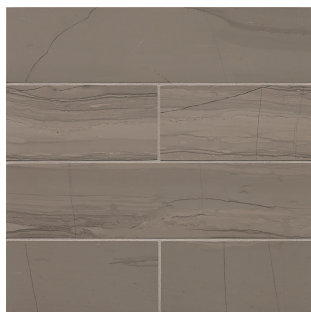

Available Sizes

MRBLENGRY0624H - 6"x24" Honed
MRBLENGRY1224H - 12"x24" Honed

MRBLENGRYSLAB2PVC - 2 cm Slab Vein-Cut Polished

MRBLENGRY0312H
3"x12" - Honed

MRBLENGRY0101H
1"x1" Mosaic - Honed
(12"x12" Sheet)

MRBLENGRYLNR
Brentwood Linear Mosaic - Honed
(12"x12" Sheet)

MRBLENGRYCHAIR
2 1/2"x12" Chair Rail Molding - Honed

MRBLENGRYRIDGE
1"x12" Ridge Liner - Honed

MRBLENGRYLED
6"x24" Ledger - Honed

MRBLENGRYLEDICNR
6"x24" Ledger Corner - Honed

SIZING & PACKAGING

Type	Shape	Item Code	Size	Description	Pcs / Ctn	Sf / Ctn
Field		MRBLENGRY0312H	3"x12"	Field Tile - Honed	-	-
		MRBLENGRY0624H	6"x24"	Field Tile - Honed	-	-
		MRBLENGRY1224H	12"x24"	Field Tile - Honed	-	-
Trim		MRBLENGRYRIDGE	1"x12"	Ridge Liner - Honed	-	-
		MRBLENGRYCHAIR	2 1/2"x12"	Chair Rail Molding - Honed	-	-
Mosaic		MRBLENGRY0101H	12"x12" Sheet	1"x1" Mosaic - Honed	-	-
		MRBLENGRYLNR	12"x12" Sheet	Brentwood Linear Mosaic - Honed	-	-
Slab		MRBLENGRYSLAB2PVC	2 cm	Slab - Vein-Cut Polished	-	-