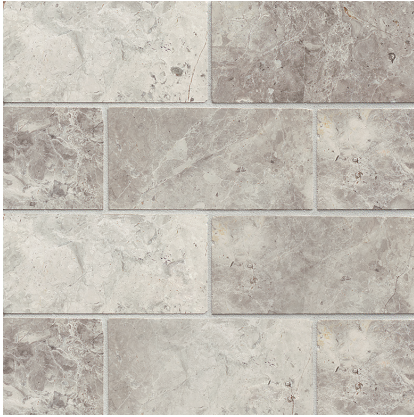

Available Sizes

MRBSEBGRY1212H - 12"x12" Honed  
MRBSEBGRY1212P - 12"x12" Polished  
MRBSEBGRY1224H - 12"x24" Honed  
MRBSEBGRY1224P - 12"x24" Polished  
MRBSEBGRY1818H - 18"x18" Honed  
MRBSEBGRY1818P - 18"x18" Polished

MRBSEBGRYSLAB2H - 2cm Slab Honed  
MRBSEBGRYSLAB2P - 2cm Slab Polished

MRBSEBGRY0306H - 3"x6" Honed  
MRBSEBGRY0306P - 3"x6" Polished

MRBSEBGRY0101P  
1"x1" Mosaic - Polished  
(12"x12" Sheet)

MRBSEBGRYHEX  
2" Hexagon Mosaic - Polished  
(10 1/2"x12" Sheet)

MRBSEBGRYARB-P  
Arabesque Mosaic - Polished  
(12 1/4"x13 1/4" Sheet)

MRBSEBGRYLNR  
Random Linear Mosaic - Polished  
(12 1/2"x16" Sheet)

MRBSEBGRYCHAIR  
2"x12" Chair Rail - Polished

MRBSEBGRYCANE  
9/16"x3/4"x12" Cane - Polished