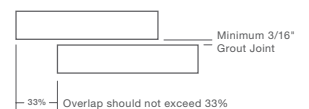

APPLICATIONS

	Floors	Walls	Countertops	Shower Floors	Shower Walls	Pools/Spas
Residential	•	◻	◻		◻	
Light Commercial	•	◻	◻		◻	
Commercial		◻	◻		◻