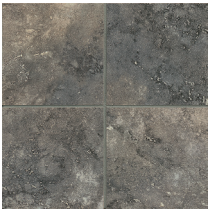

Navy

TCRPTS15N - 6" x 6" - Shiny

Fennel

TCRPTS15F - 6" x 6" - Shiny

Lagoon

TCRPTS15L - 6" x 6" - Matte

Athens Series

Isle

TCRPTS15I - 6" x 6" - Matte

Delos

TCRPTS15D - 6" x 6" - Shiny
*TCRPTS36D - 12" x 24" - Shiny

Milos

TCRPTS15M - 6" x 6" - Shiny
*TCRPTS36M - 12" x 24" - Shiny

Cyprus

TCRPTS15C - 6" x 6" - Shiny
*TCRPTS36C - 12" x 24" - Shiny