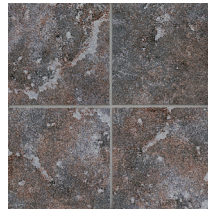

Pool Tile Glazed Porcelain

Santorini Series

Turquoise

TCRPTS15T - 6" x 6" - Shiny

Azul

TCRPTS15A - 6" x 6" - Shiny

Pumice

TCRPTS15P - 6" x 6" - Shiny

Navy

TCRPTS15N - 6" x 6" - Shiny

Fennel

TCRPTS15F - 6" x 6" - Shiny

Lagoon

TCRPTS15L - 6" x 6" - Matte

Athens Series

Isle