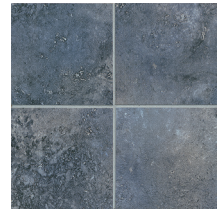

Pool Tile Glazed Porcelain

Santorini Series

Turquoise

TCRPTS15T - 6" x 6" - Shiny

Azul

TCRPTS15A - 6" x 6" - Shiny

Pumice

TCRPTS15P - 6" x 6" - Shiny

Navy

TCRPTS15N - 6" x 6" - Shiny

Fennel

TCRPTS15F - 6" x 6" - Shiny

Lagoon

TCRPTS15L - 6" x 6" - Matte

Athens Series

Isle

TCRPTS15I - 6" x 6" - Matte

Delos

TCRPTS15D - 6" x 6" - Shiny
*TCRPTS36D - 12" x 24" - Shiny

Milos

TCRPTS15M - 6" x 6" - Shiny
*TCRPTS36M - 12" x 24" - Shiny

Cyprus

TCRPTS15C - 6" x 6" - Shiny
*TCRPTS36C - 12" x 24" - Shiny