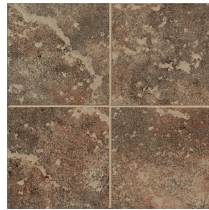

Pool Tile Glazed Porcelain

Santorini Series

Turquoise

TCRPTS15T - 6" x 6" - Shiny

Azul

TCRPTS15A - 6" x 6" - Shiny

Pumice

TCRPTS15P - 6" x 6" - Shiny

Navy

TCRPTS15N - 6" x 6" - Shiny

Fennel

TCRPTS15F - 6" x 6" - Shiny

Lagoon

TCRPTS15L - 6" x 6" - Matte

Athens Series

Isle