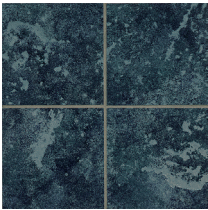

Pool Tile Glazed Porcelain

Santorini Series

Turquoise

TCRPTS15T - 6" x 6" - Shiny

Azul

TCRPTS15A - 6" x 6" - Shiny

Pumice

TCRPTS15P - 6" x 6" - Shiny

Navy

TCRPTS15N - 6" x 6" - Shiny

Fennel

TCRPTS15F - 6" x 6" - Shiny

Lagoon

TCRPTS15L - 6" x 6" - Matte

Athens Series

Isle

TCRPTS15I - 6" x 6" - Matte

Delos

TCRPTS15D - 6" x 6" - Shiny
*TCRPTS36D - 12" x 24" - Shiny

Milos

TCRPTS15M - 6" x 6" - Shiny
*TCRPTS36M - 12" x 24" - Shiny

Cyprus

TCRPTS15C - 6" x 6" - Shiny
*TCRPTS36C - 12" x 24" - Shiny