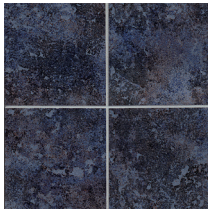

Pool Tile Glazed Porcelain

Santorini Series

Turquoise

TCRPTS15T - 6" x 6" - Shiny

Azul

TCRPTS15A - 6" x 6" - Shiny

Pumice

TCRPTS15P - 6" x 6" - Shiny

Navy

TCRPTS15N - 6" x 6" - Shiny

Fennel

TCRPTS15F - 6" x 6" - Shiny

Lagoon

TCRPTS15L - 6" x 6" - Matte

Athens Series

Isle

TCRPTS15I - 6" x 6" - Matte

Delos

TCRPTS15D - 6" x 6" - Shiny
*TCRPTS36D - 12" x 24" - Shiny

Milos

TCRPTS15M - 6" x 6" - Shiny
*TCRPTS36M - 12" x 24" - Shiny

Cyprus

TCRPTS15C - 6" x 6" - Shiny
*TCRPTS36C - 12" x 24" - Shiny