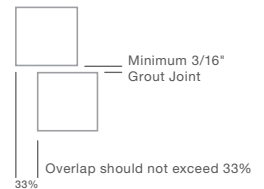

APPLICATIONS - 24"x24" 2cm Field Tile

	Floors	Walls	Countertops	Shower Floors	Shower Walls	Pools/Spas
Residential	◻	◻	◻	◻	◻	◻
Light Commercial	◻	◻	◻	◻	◻	◻