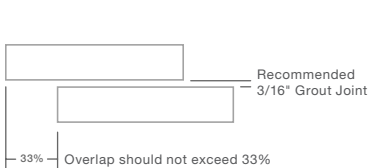

Packaging

Type	Size	Item Code	Pcs / Ctn	Sf / Ctn	Ctn / Plt	Sf / Plt
Field Tile	8"x24"	TCRWB26•	12	16.00	36	576.00
Field Tile	8"x36"	TCRWB29•	8	16.00	36	576.00

Applications	Floors	Walls	Countertops	Showers	Floors	Showers	Walls	Pools
Residential	●	◻	◻	●			●	
Light Commercial	●	◻	◻	●			●	
Commercial		◻	◻				●	

Legend: ◻ Product rated for interior & exterior use   ● Interior use only

Technical Specifications	Results	ASTM#
Water Absorption	≤ 0.50%	C373
PEI Rating	4	C1027
Scratch Resistance	7	MOHS
Frost Resistant	N/A	C1026
DCOF Acutest	≥ 0.42	N/A
Breaking Strength	≥ 250 lbs	C648
Chemical Resistant	Unaffected	C650