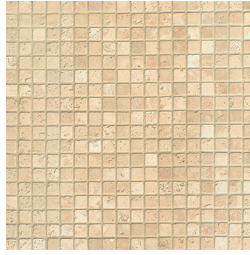

Mediterranean Beige

TRVMDBG1212T
 12"x12" Field Tile - Tumbled

TRVMDBG36FH
 3"x6" Field Tile - Filled & Honed

TRVMDBG36T
 3"x6" Field Tile - Tumbled

TRVMDBG66FH
 6"x6" Field Tile - Filled & Honed

TRVMDBG66T
 6"x6" Field Tile - Tumbled

Photo Features Travertine 7"x21" Split Face Panel on Wall in Mediterranean Beige.

Mediterranean Beige Continued

TRVMDBG44FH
4"x4" Field Tile - Filled & Honed

TRVMDBG44T
4"x4" Field Tile - Tumbled

TRVMDBG5858T
5/8"x5/8" Mosaic - Tumbled
(12"x12" Sheet)